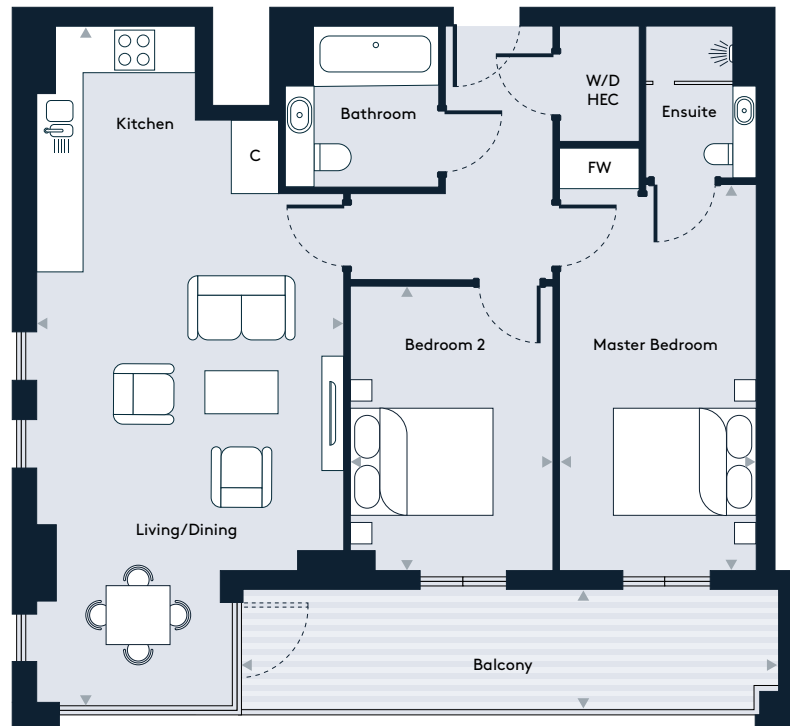

Apartment 46, Floor 7

2 Bedroom apartment

Walthamstow Gateway
A new destination by Solum

Key

W/D	Washer/Dryer	HEC	Heating/Electrical Components
FW	Fitted Wardrobe	C	Cupboard

Dimensions

Room	mm	ft
Living / Dining / Kitchen	3840 x 7547	12'7" x 24'9"
Master Bedroom	2967 x 4544	9'8" x 14'10"
Bedroom 2	2850 x 3245	9'4" x 10'7"
Balcony	1431 x 7445	4'8" x 24'5"
Total Internal Area	74.7 m²	804 sq ft

Floor Plate