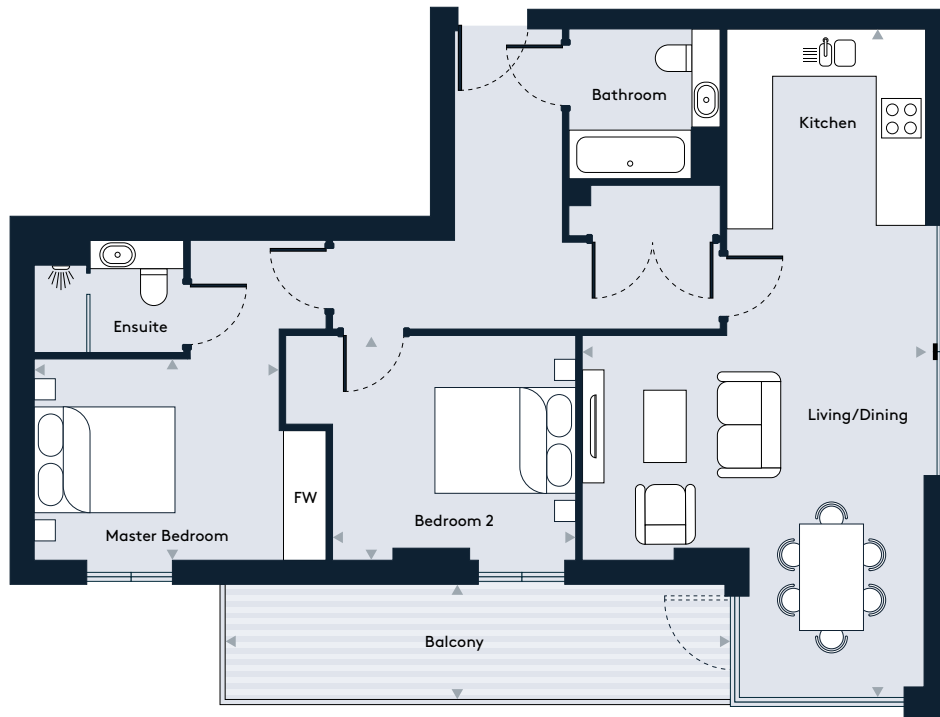

Apartment 43, Floor 6

2 Bedroom apartment

Walthamstow Gateway

A new destination by Solum

Key

W/D	Washer/Dryer	HEC	Heating/Electrical Components
FW	Fitted Wardrobe		

Dimensions

Room	mm	ft
Living / Dining / Kitchen	4829 x 9227	15'10" x 30'3"
Master Bedroom	3453 x 2910	11'3" x 9'6"
Bedroom 2	3400 x 3250	11'1" x 10'7"
Balcony	6896 x 1391	22'7" x 4'6"
Total Internal Area	79.8 m²	859 sq ft

Floor Plate